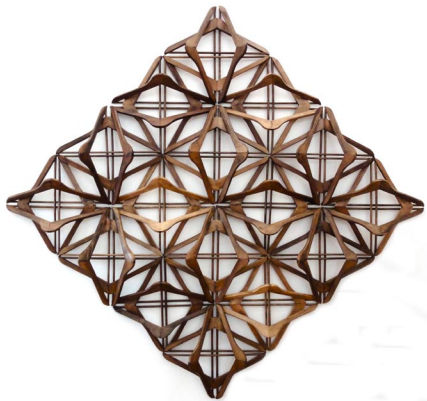

# SCULPTURE 2011

*a curated group exhibition*

19 January to 12 February 2011

Drinks to celebrate the new year  
with all of the 2 Danks Street galleries  
Wednesday 19 January 6-8pm

member of  
**acga** australian commercial  
galleries association

Lyndal Hargrave "Shadow Tiling" 2010, stained timber, screws and staples, 175 x 175 x 17cm

Todd Fuller, "Together" 2010, terracotta, wood, astro turf and pigment, 61 x 82 x 40cm variable